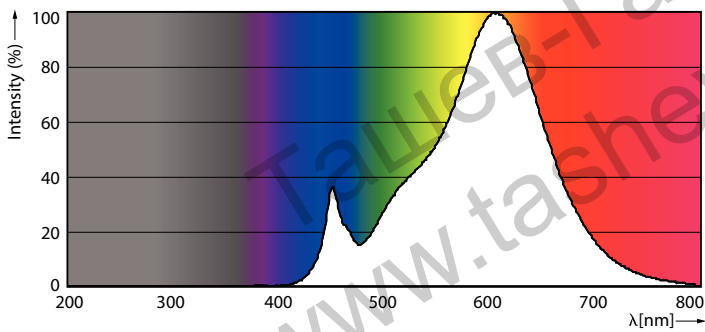

Photometric data

LEDcapsule CorePro 3.2-40W G9 Capsule 827 ND

CorePro LEDcapsule ND 3.2-40W G9 827