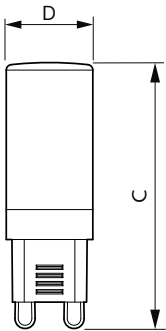

CorePro LEDcapsule MV

Product Data	
Full product code	871869681526700
Order product name	CorePro LEDcapsule ND 3.2-40W G9 827
EAN/UPC – product	8718696815267
Order code	81526700
Numerator – quantity per pack	1

Numerator – packs per outer box	12
Material no. (12NC)	929001902902
Net weight (piece)	0.012 kg

Dimensional drawing

Capsule 230V3.3W-40W 370lm 2700K G9 Non

Product	D	C
CorePro LEDcapsule ND 3.2-40W G9 827	17 mm	51.5 mm