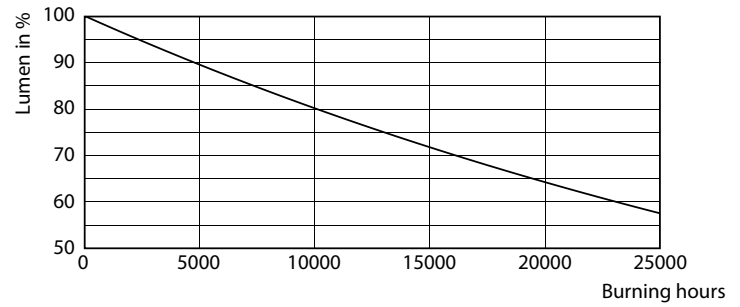

CorePro LEDcapsule MV

Lifetime

LEDcapsule CorePro 3.2-40W G9 Capsule 827 ND

LEDcapsule CorePro 3.2-40W G9 Capsule 827 ND

Ташев-Галвинг ООД
www.tashev-galving.com