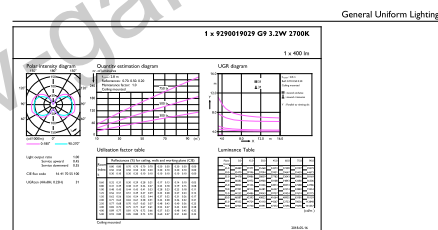

Photometric data

LEDcapsule CorePro 3.2-40W G9 Capsule 827 ND

CorePro LEDcapsule ND 3.2-40W G9 827