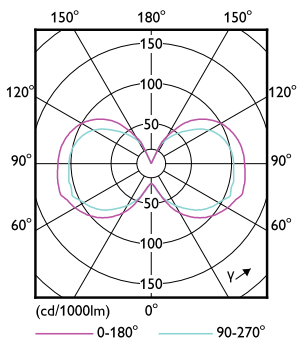

LEDcapsule CorePro 3.2-40W G9 Capsule 827 ND