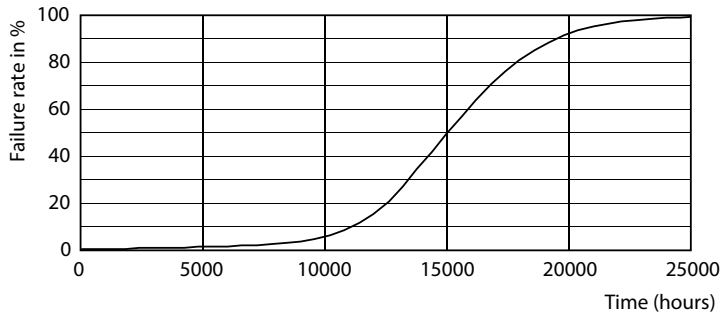

CorePro LEDcapsule MV

Lifetime

LEDcapsule CorePro 3.2-40W G9 Capsule 827 ND

LEDcapsule CorePro 3.2-40W G9 Capsule 827 ND

Ташев-Галвинг ООД
www.tashev-galving.com